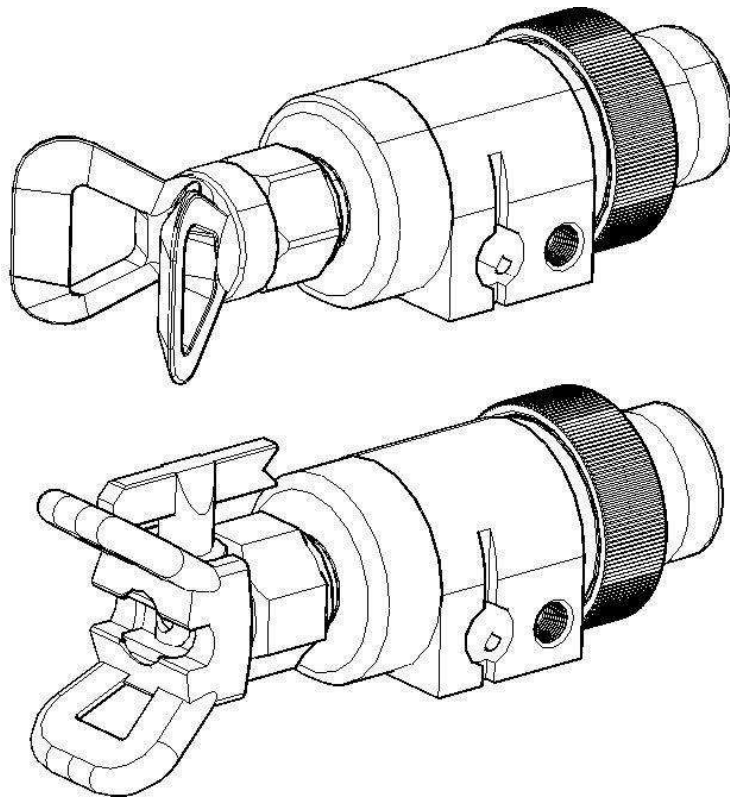

# 5. Automatic Airless Spray Gun

2014.11.28. REV3

4000 psi (280 bar, 28 MPa) Maximum Working Pressure

- MODEL **G761-100** bare
- MODEL **G761-200** flat tip guard
- MODEL **G761-300** switch tip guard R5
- MODEL **G761-400** switch tip guard RX